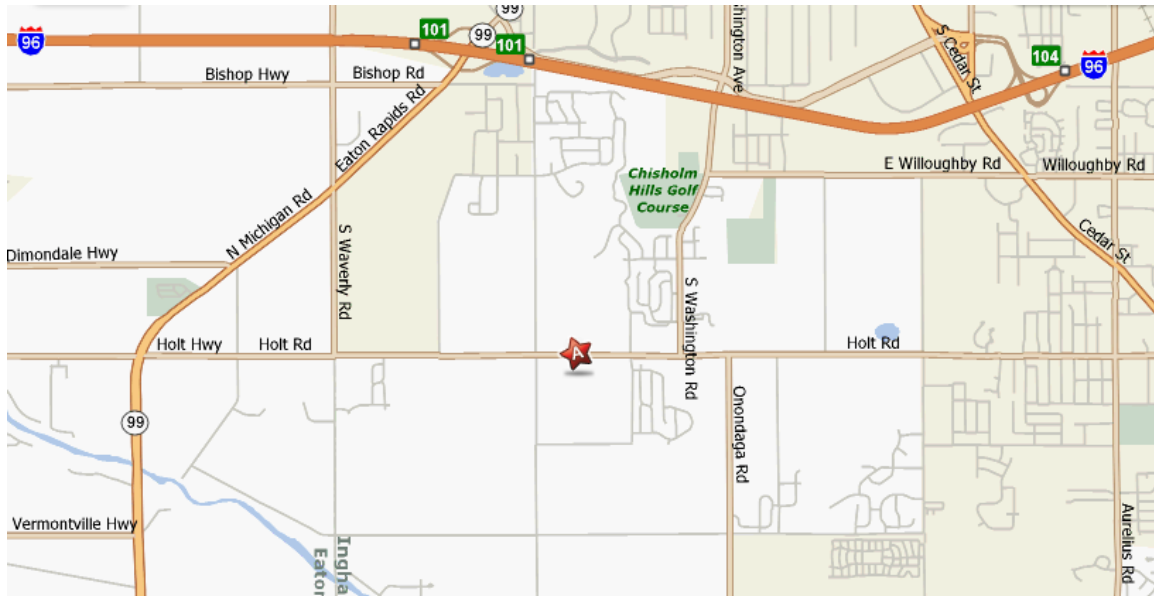

Monday, May 18, 2009

at Holt

7/8 grade team, 1 game at 6:00 pm (be at field by 5:30 pm)

Location: Holt 9th grade school (directly across the street from Holt High School)

5885 Holt Rd

Holt, MI 48842

Directions:

South on Waverly Rd

Turn left (east) on Holt Rd

Field located behind Holt 9th grade school

see you there,

Coach OBoyle

517-285-0429

Richard.oboyle@sbcglobal.net