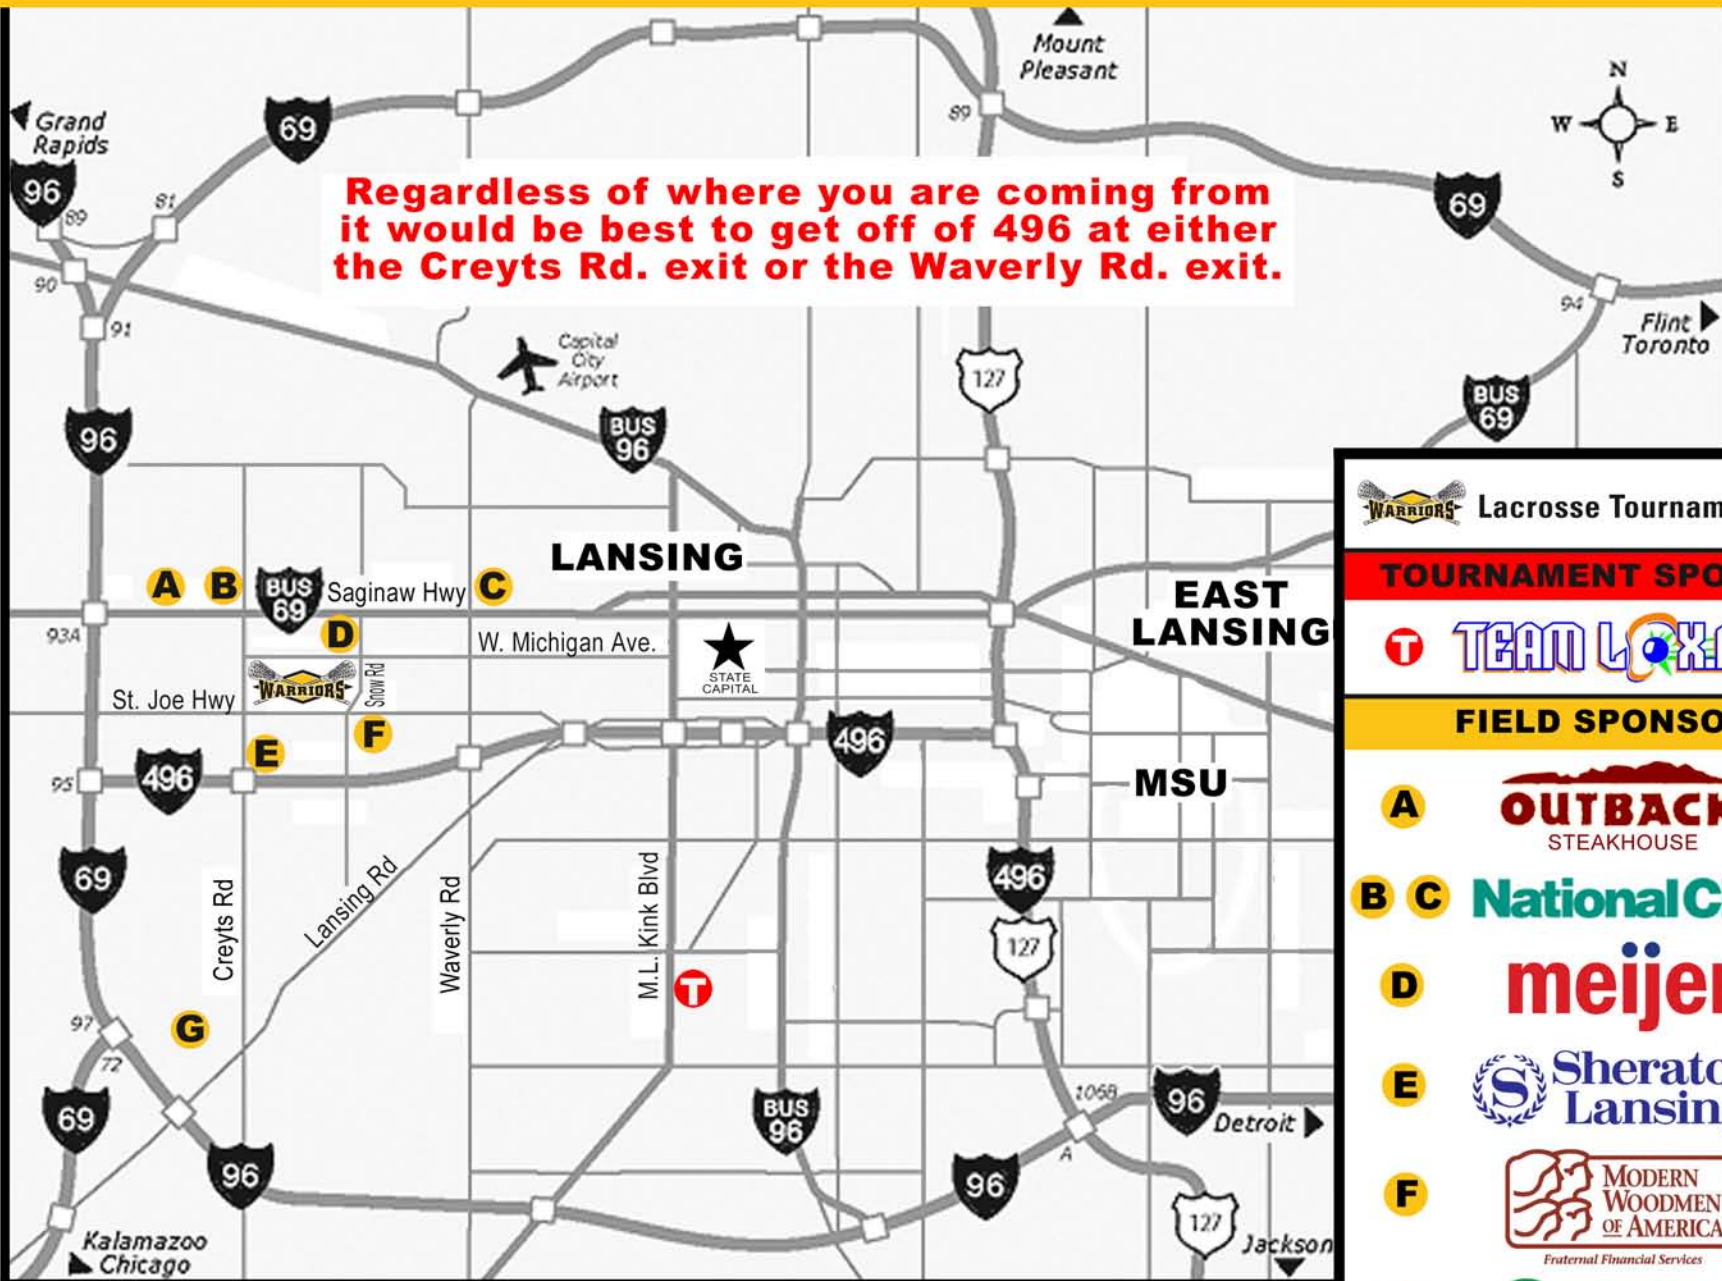

# WAVERLY LACROSSE TOURNAMENT TRAVEL MAP

Regardless of where you are coming from it would be best to get off of 496 at either the Creyts Rd. exit or the Waverly Rd. exit.

**WARRIORS** Lacrosse Tournament Fields

**TOURNAMENT SPONSOR**

**T** **TEAM L.O.X.COM**

**FIELD SPONSORS**

- A** **OUTBACK** STEAKHOUSE
- B C** **National City**
- D** **meijer**
- E** **Sheraton Lansing**
- F** **MODERN WOODMEN OF AMERICA**  
Fraternal Financial Services
- G** **THE SUMMIT**